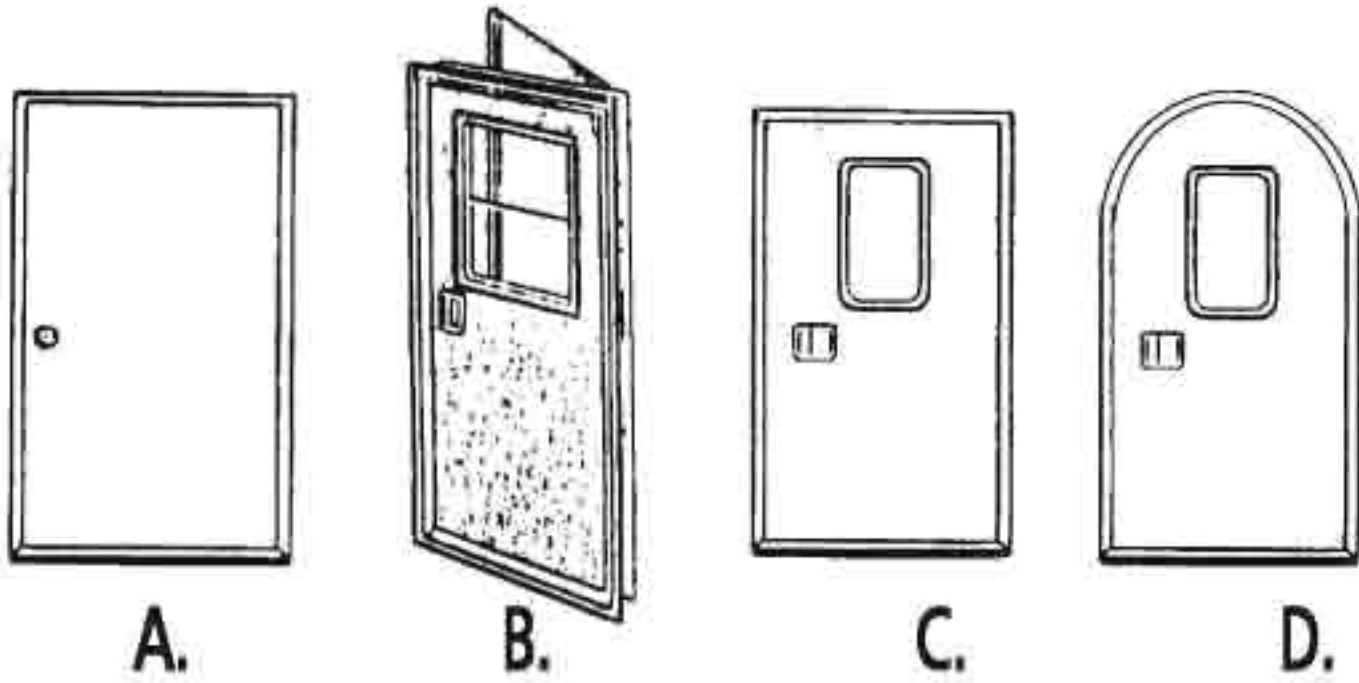

RECREATIONAL ENTRY DOORS

Precision made for lasting service and outstanding value.
To order door, measure rough opening and contact us.

Base Price:

All doors are custom made to rough opening. The styles shown above are to help you choose the basic shape of your door.

Frame Colors Available:

- Polar White
- Black
- Mill
- Off-white

Exterior Panel: Fiberglass Only

- Polar White
- Off-white

Window Frame:

- Polar White
- Black
- Off-white